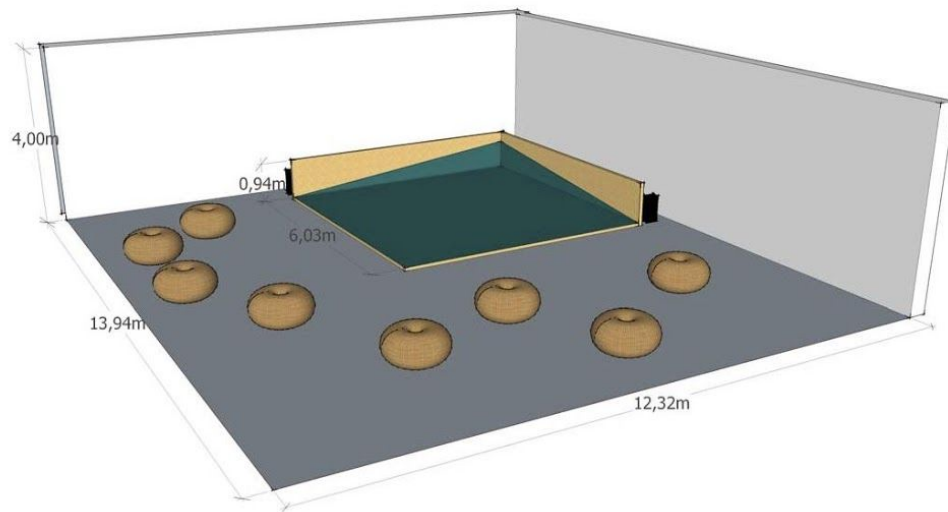

Um Instante Anterior à extrema violência
Pérfida Iguana

TECHNICAL RIDER

FLOOR PLAN OF THE CHOREOGRAPHIC INSTALLATION

All lighting and sound equipment is part of the installation, being the responsibility of Pérfida Iguana. The technical needs that are responsibility of the local production and local space are:

- 03 110V AC power outlet;
- 03 10m power strip;
- 20 chairs and 20 pouffes for audience accommodation
- Exhibition space with at least 10x10m.

Below follow the items used by the show that are part of the installation: